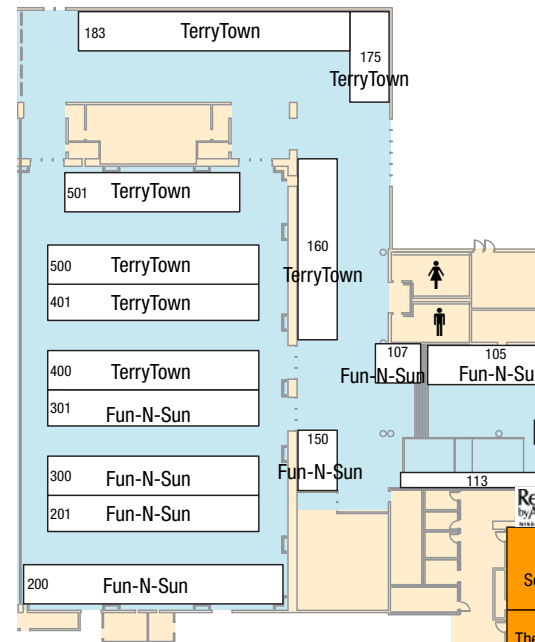

Cutco Cutlery _____ **1135**
Kitchen Cutlery and Accessories, Cookware, Garden Tools, Sporting Knives, Flatware, BBQ Tools, Culinary Tools

DC RV & Boat Storage _____ **2505**
RV, Trailer, and Boat Storage

Deering's Market _____ **1163**
Beef jerky, Turkey jerky, Hunter sausages, Venison jerky, Buffalo jerky, Elk jerky

DNR Marketing & Outreach _____ **2522**
Fisheries, Law Enforcement, Parks & Recreation, Wildlife

Double R Ranch _____ **1103**
Campground

D-Taylor Detailing _____ **2529**
Mobile RV detailing; spot-free wash and wax, rubber roof washing and treatment. Full line auto detailing

Duck Creek RV Resort _____ **2506**
Duck Creek RV Resort

Dunes Harbor Family Camp _____ **1155**
Dunes Harbor Family Camp is a premier Christian family campground in West Michigan.

East Jordan Tourist Park _____ **2607**
Camping on Lake Charlevoix

Eby's Pines RV Park & Campground _____ **1131**
Campground Information; Graber Grills; Hot Dog Forks; Camp wear; Jewelry

Engineered Diesel _____ **1008**
Parts, installations, maintenance, etc. for Duramax, Cummins, and Powerstroke engines.

Everdry Waterproofing _____ **2633**
Basement Waterproofing, Foundation Repair and Home Ventilation

Farmers Insurance _____ **1145**
Farmer's / Foremost Insurance

Fun-N-Sun RV _____ **101,103,104,105,106,107, 150,200,201,300,301,1108**
Flagstaff, White Water, Sierra, Cardinal, Conquest

Gammy Woods Family Campground _____ **1121**

General RV Center _____ **4,1300,1301, 1334,1335,1400,1401,1434,1435,1500, 1501,1534,1535,2609**
Adventure, Allegro, Allegro Bus, Apex, Aspect, Autumn Ridge, Avenger, Avenger by Prime Time, Axis, Boulder, Cambria, Chateau, Clipper by Coachmen, Coachmen, Coachmen Mirada, Cross Country, Crusader, Discovery, Era, Expedition, Fleetwood, Forza, Four Winds, Freedom Express, Fuzion, Heartland Landmark, Heritage Glen, Imagine by Grand Design, Itasca,

Journey, Keystone, Lacrosse, Little Guy – Tear Drop trailers, Minni Winnie, Miramar, Momentum, Navion, Open Range, Outback, Outlaw by Four Winds, Palazoo by Thor, Phaeton, Prime Time, Reflection, Residence by Keystone, Sanibel, Sightseer, Solitude, Sonava by Itasca, Southwind, Spartan by Prime Time, Starcraft, SunStar, Tour, Tracer, Travato, Travel Star, Trend, Tuscanny by Thor, Via, View, Voltage, Wildwood, Winnebago, Winnebago Paseo, and Winnebago Vista

Hillside Fabricating _____ **2516**
Log Turner, Fire Pits, Marshmellow Roasters, Soda Can holders, Tiki Torch Holders, Campfire Grilling Buddy

Holland Motor Homes _____ **1134**
Renegade Villagio (a Mercedes Benz Sprinter-based B+ unit) and a Renegade Verona (a Freightliner truck-based super C unit) or Leisure Travel

Indigo Bluffs RV Park & Resort _____ **1137**
Sleeping Bear Dunes! Enjoy Lake Michigan beaches, rivers, hike/bike trails. Well treed sites, cabins, pool, store, WiFi, laundry.

K & M Dodge/Ram _____ **13,19,603**
Dodge Cars, Ram Trucks

Kampgrounds of America (KOA) _____ **2517**
KOA Kampgrounds/KOA Campground Directories

Kitchen Craft Cooking Show _____ **2618**
Kitchen Craft International displays and demonstrates American-made kitchen accessories and passes out free gifts and samples.

GENERAL RV CENTER®

GeneralRV.com

476 Reno Dr.
Wayland, MI
(269) 792-9118

Show Specials!

**New Coachmen
Clipper 17 BH**
As Low As
$10,999*
Save Over $4,000!

**New Prime Time
Crusader 30BH**
As Low As
$29,999*
Save Over $10,000!

**New Four Winds
Class C Motorhome**
As Low As
$52,995*
Save Over $28,000!

**New Class A
Winnebago Vista**
As Low As
$87,995*
Save Over $20,000!

*General RV is not responsible for printing and/or pricing errors. Availability of units depicted in this flyer are limited to quantity on hand. At least one unit is available at the advertised price. All images shown in this ad are for illustration purposes only. All RV prices exclude tax, title, registration and fees, including documentary service fees. Sale prices include all special offer rebates and discounts, offers not valid on prior sales.