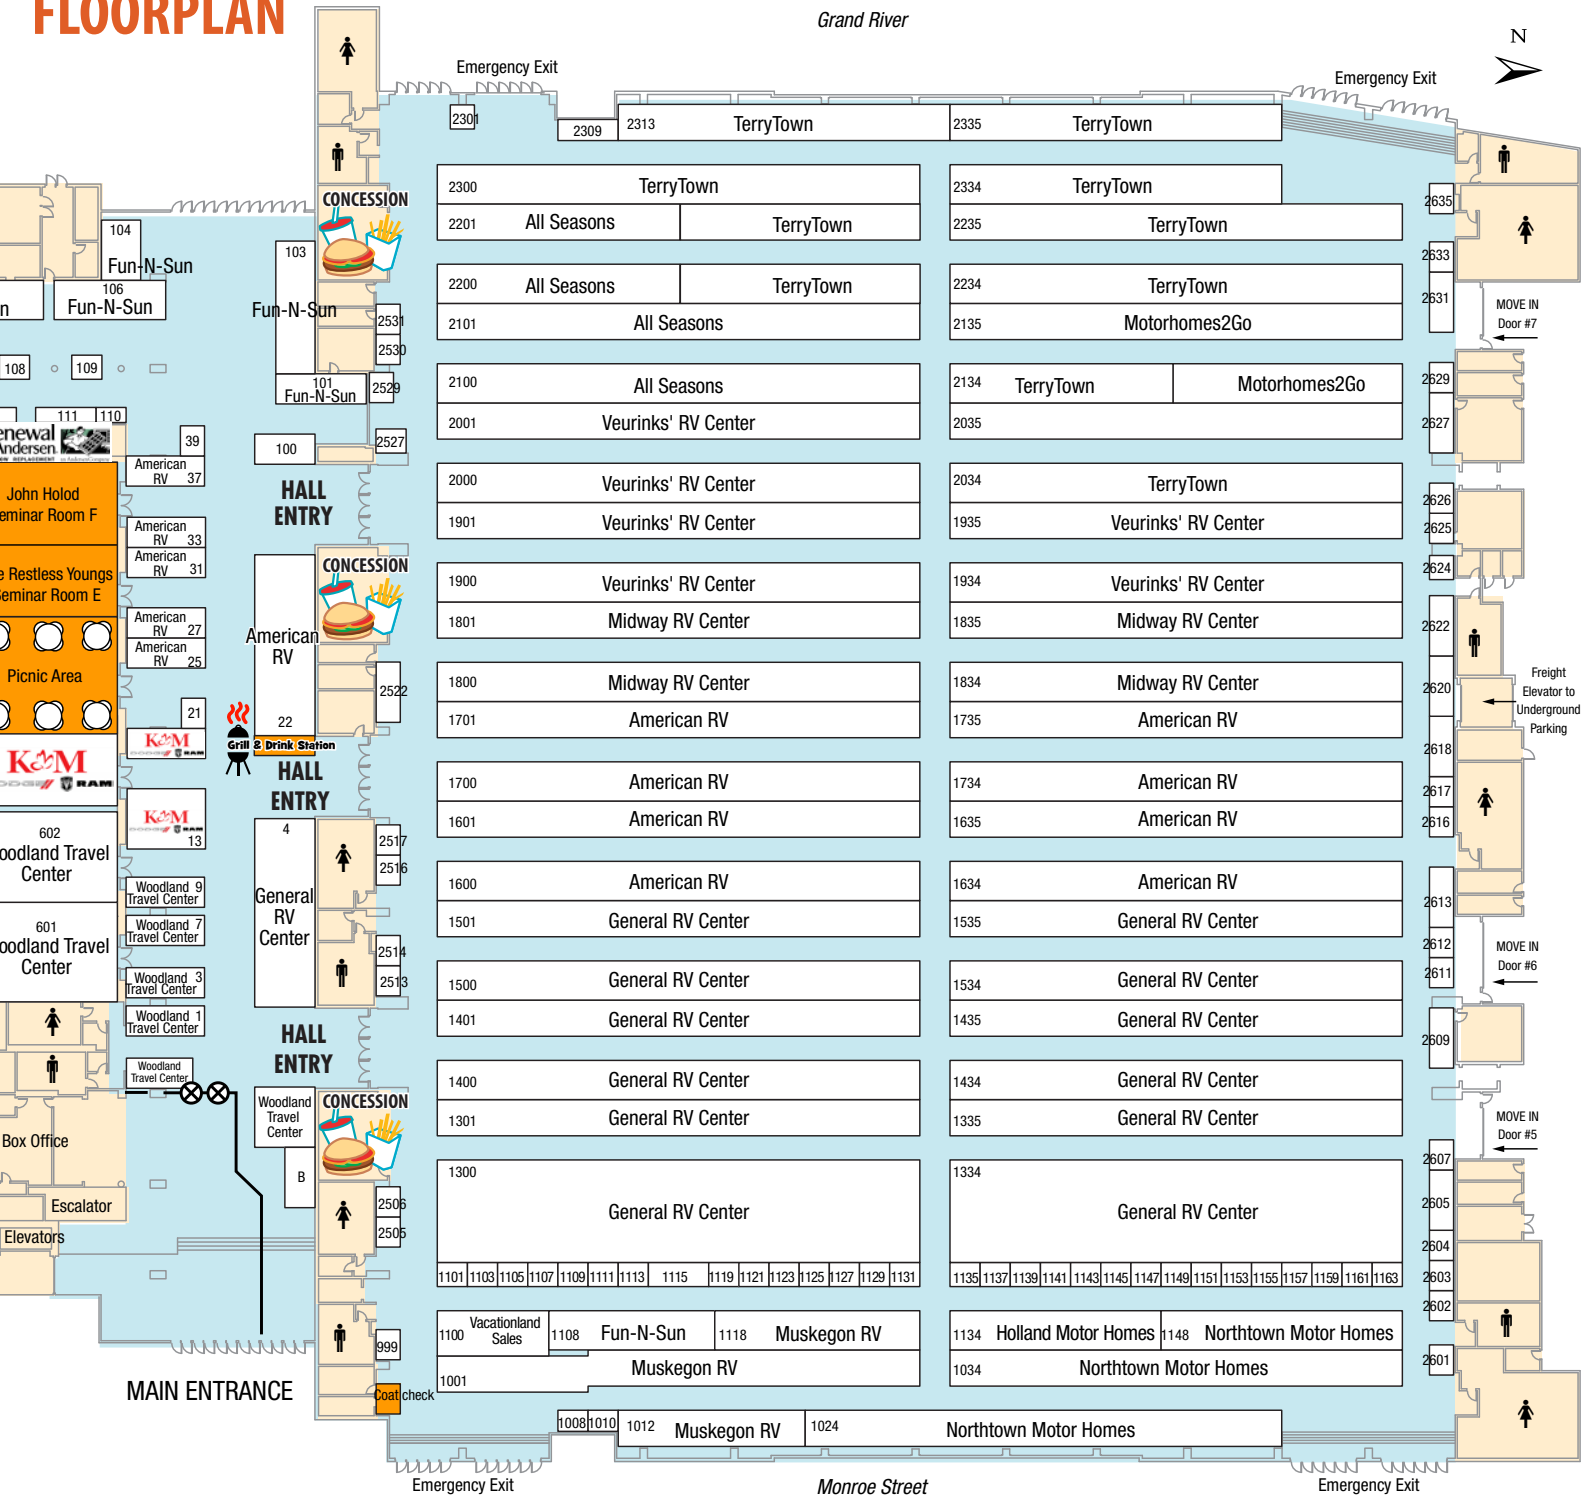

FLOORPLAN

EXHIBITOR	BOOTH NO.	EXHIBITOR	BOOTH NO.	EXHIBITOR	BOOTH NO.
Kodiak Construction / Bath Planet	2301	Marble Springs Campground	1139	Midway RV Center	1800,1801,1834,1835
Windows, Roofing (Metal or Asphalt), Siding, Bathroom Remodels and Insulation		Mature 52 acre camp, extra large sites. Seasonal and Weekenders Welcome!		Newmar: London Aire, Mountain Aire, Dutch Star, Ventana, Canyon Star, Bay Star; Pleasure-Way: Plateau, Ascent, Ledor; Heartland RV: North Trail, Sundance, Trail Runner; Forest River: Palomino, Columbus	
Lake of Dreams Campground	1151	Mecosta County Park Commission	1159	Morgan Stanley	2527
Campground		Brower Park Campground, School Section Lake Campground, Paris Park Campground, Merrill-Gorrel Campground		Financial Services	
Lincoln Pines Resort	1111	Michigan Association of Recreation Vehicles & Campgrounds	2603	Motorhomes2Go	2134, 2135
Campground and Manufactured Housing Community		Michigan Association of Recreation Vehicles and Campgrounds		Alante, Anthem, Aspire, Berkshire, BT Cruiser, Conquest, Cornerstone, Dynamax DX3, DynaQuest XL, Force, FR3, Georgetown, Greyhawk, Isata, Legacy, Melbourne, Precept, Redhawk, Rev, Seneca, Sunseeker	
Mackinaw Mill Creek Camping	1127				
Waterfront camping with discount ferry ticket to Mackinac Island					
MACKite	2629				
Electric Bike Sales, Rental, Service					